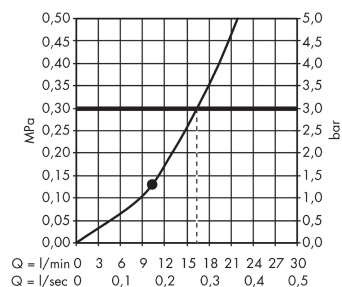

Flowchart

The consumption was measured in combination with the appropriate fittings (thermosta/mixer/ in-wall valve) to reflect actual application in practice.