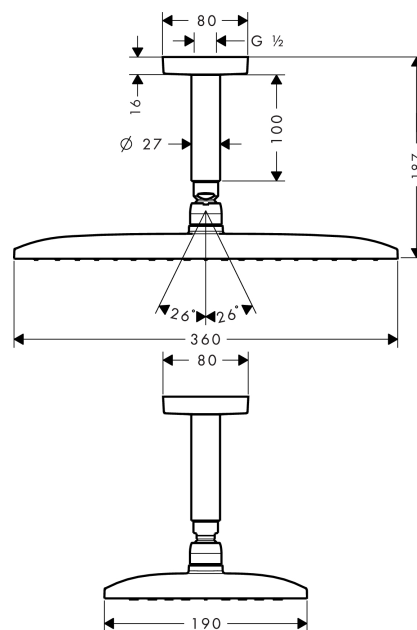

##### product features

- shower head size: 360 x 190 mm
- spray type: RainAir (rain spray enriched with air)
- flow rate RainAir spray (at 0.3 MPa): 16 l/min
- fully chrome-plated spray disc
- material spray disc: metal
- spray disc removeable for cleaning
- ceiling connection length: 100 mm
- installation: ceiling

#### Scale drawing